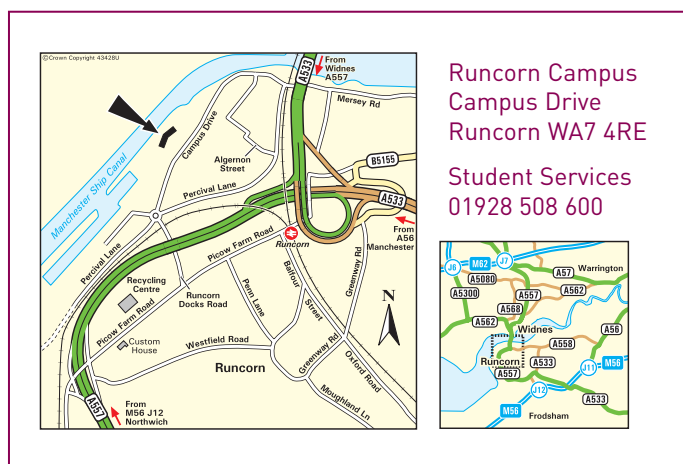

WIDNES

There are a number of services from Widnes to the Railway Station or Runcorn High Street including the 14, 61, 62, and the 110.

WARRINGTON

Catch the 62 Warrington-Stockton Heath-Moore-Sandymoor-Runcorn East-Runcorn High Street-Runcorn Railway Station or the 110 Warrington-Penketh-Widnes-Runcorn Railway Station.

LIVERPOOL

Catch the 32 Liverpool-Garston-Speke-Hale-Widnes-Runcorn service, the 14 Liverpool-Wavertree-Belle Vale-Hough Green-Widnes-Runcorn or the X1 Liverpool-AigburthVale-Garston-Speke-Runcorn. The X1 is a half hourly express service taking only 30 minutes from Liverpool City Centre.

For full journey information or help with planning your journey, call the Neighbourhood Travel Team 0800 1953 173.

BY RAIL:

The Runcorn Campus is only a short walk from Runcorn Railway Station. Frequent rail services from the following stations serve Runcorn:

LIVERPOOL LIME STREET, CREWE, WINSFORD, HARTFORD, ACTON BRIDGE

(For further information on train times and fares please call the National Rail Enquiry Line on 08457 48 49 50.)

BY CAR:

FROM M56

- Exit the M56 at junction 12
- Take the Weston Point Expressway A557
- Follow signs for Riverside College Runcorn

FROM M62 VIA WIDNES & RUNCORN

- Exit M62 at junction 7
- Take the A557, follow signs for Runcorn
- Go over the bridge, staying in the right hand lane continuing on the A557
- Follow signs to Riverside College Runcorn