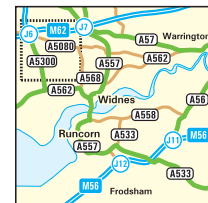

Cronton Campus
Cronton Lane
Widnes WA8 5WA

Student Services
0151 424 1515