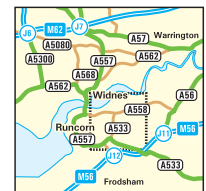

WARRINGTON

Catch the 11 which goes from Warrington Bus Station - Great Sankey - Penketh - Widnes - Runcorn High Street - Astmoor (and many stops in between).