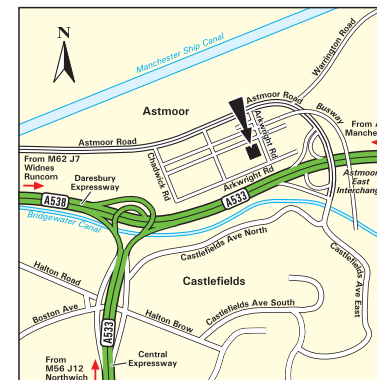

Astmoor
Construction Skills
Centre
37 Arkwright Road
Astmoor
Runcorn WA7 1NU